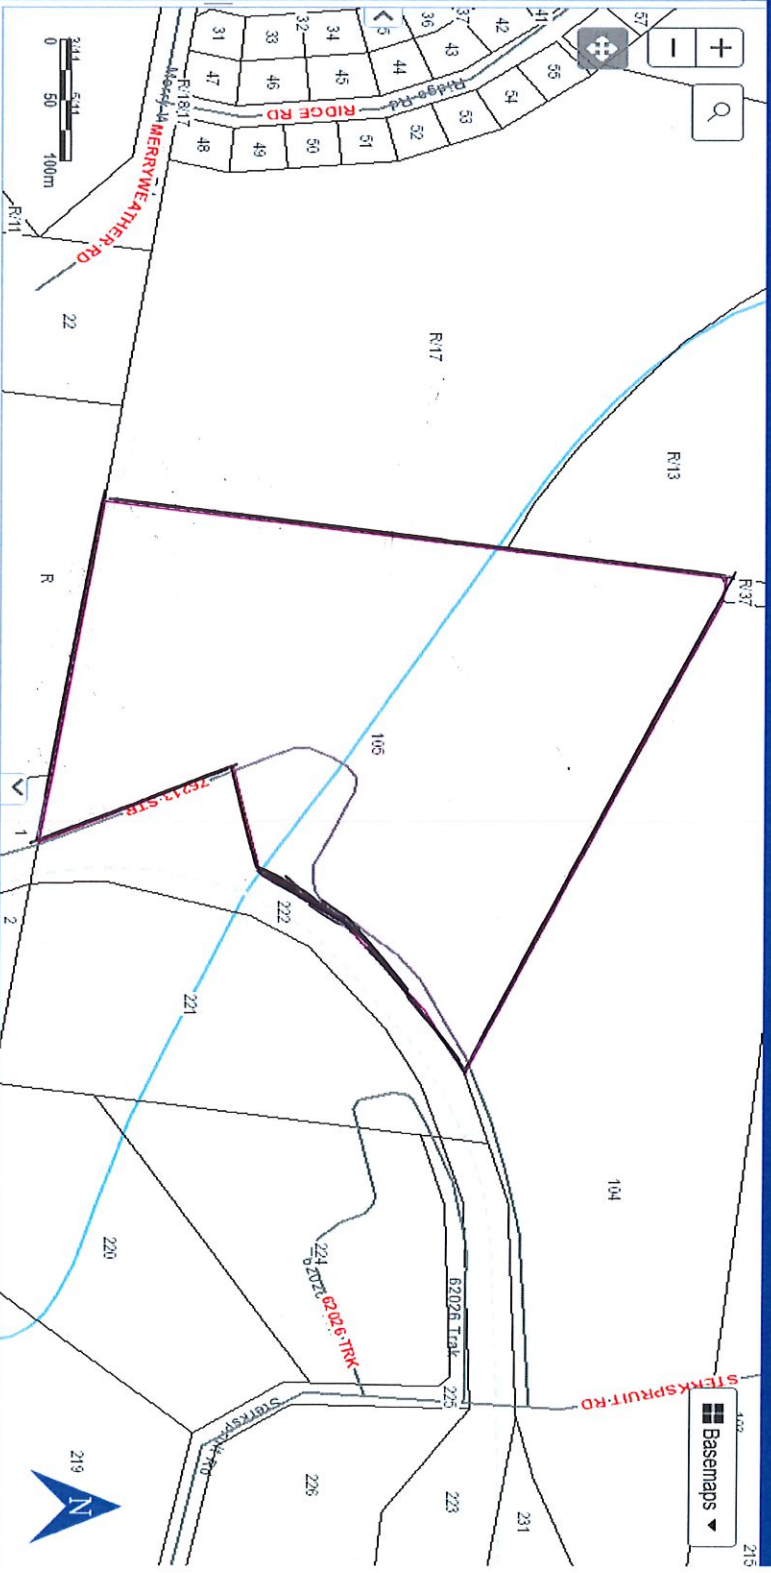

By Attribute

Select (Search or Layer):

Cadastral Description

FarmName: (at least 3 chars)

cliffdale

Erf Number: (at least 1 chars)

105

Portion:

eg 1

Domain:

PROPEKEY FARMALLOT	REGIONCODE	FARMTOWNNA	FARMALLOTN	ERF	PORTION	REM	PAR
1333880 A	FT	CLIFFDALE	0062	105			

- Layers
- Bookmarks
- Identity
- Measurement