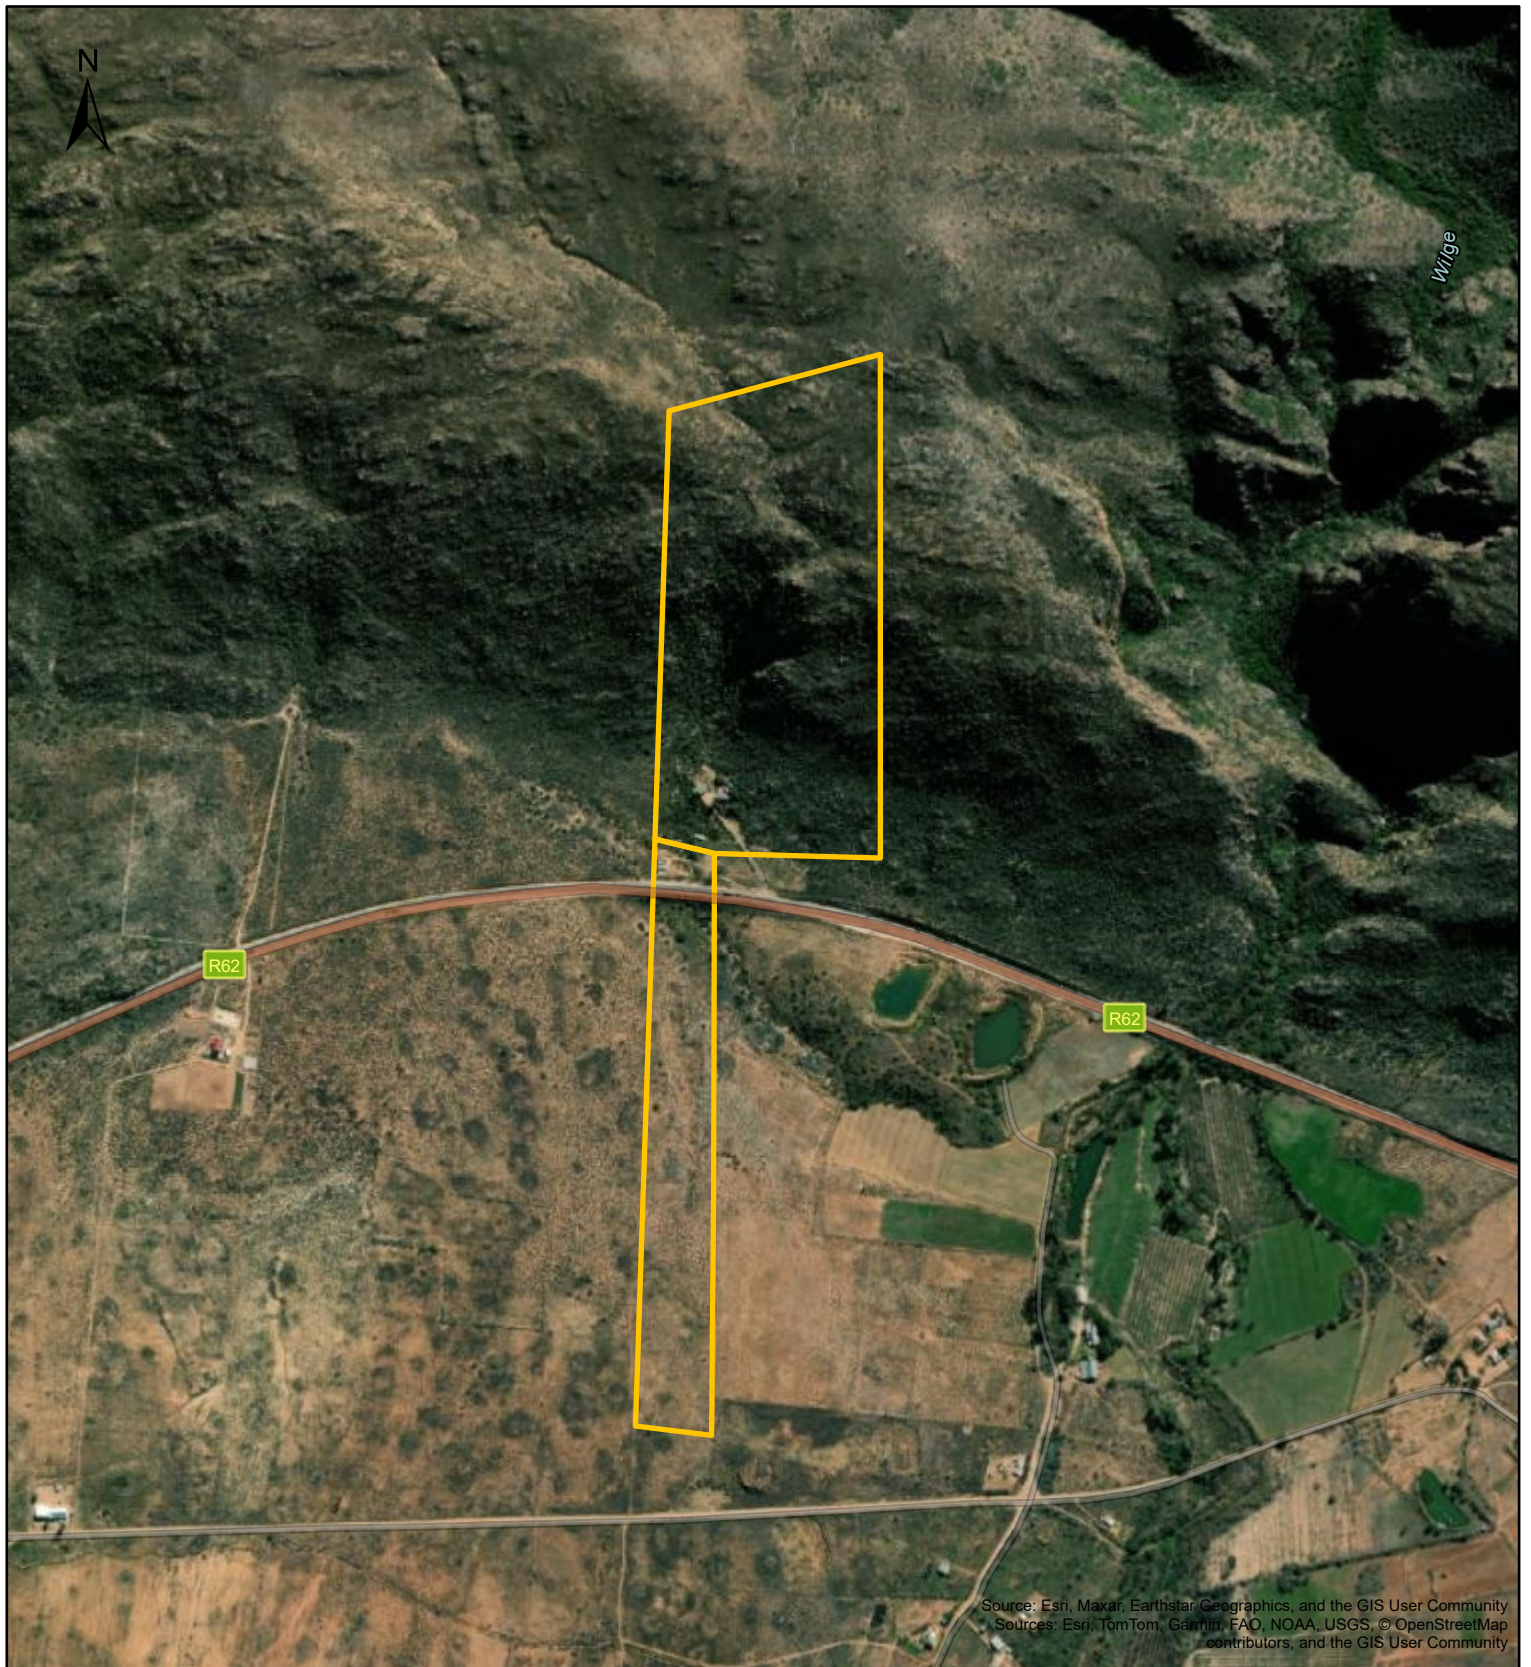

OPSOEK FARM 73/ portion 127 & 45_BOUNDARY LINES

Legend

Map Center: Lon: 21°29'25"E
Lat: 33°28'10"S

Scale: 1:10,620

Date created: February 13, 2024