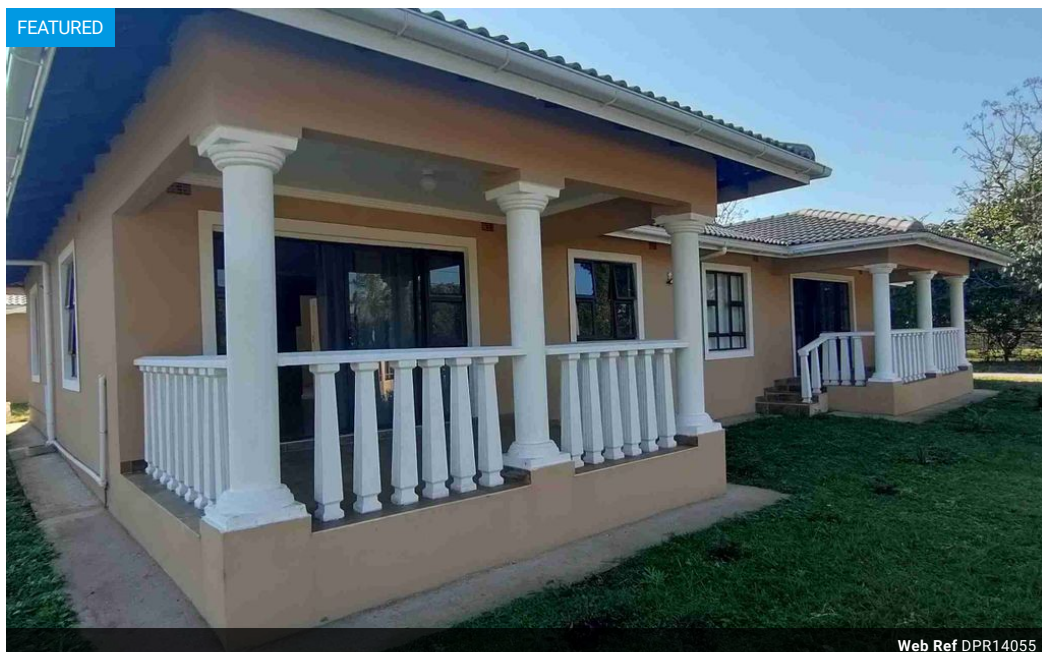

Debbie Lundin
083 262 6103
debbielundin@dpg.co.za

Bruce Wright
083 264 6764
brucewright@dpg.co.za

Contact Upper Highway Gillitts

031 7646262

8 Old Main Road
Gillitts

FEATURED

R2,950,000

5 Bedrooms 3 Bathrooms 1 Garage

Monthly Bond Repayment R29,949.25

Calculated over 20 years at 10.75% with no deposit.

Transfer Costs R156,055.00 **Bond Costs** R42,185.00

These calculations are only a guide. Please ask your conveyancer for exact calculations.

Monthly Rates R4,192

Contemporary Haven with Income Potential and Family Flexibility

Location: Crestholme

Introducing a newly built property that seamlessly blends modern design with practicality, offering versatility and luxurious comfort. Whether you're seeking a home for an extended family or an investment opportunity, this exceptional estate is a rare gem that ticks all the boxes.

Main Residence Features:

• **Accommodation:**

3 Spacious bedrooms, including a primary suite with en-suite bathroom.

2 elegant bathrooms with contemporary fittings

• **Living Spaces:**

A large lounge area designed for relaxation and entertainment .

Open-plan dining area intergrated with splace for your kitechen appliances

• **Additional Conveniences:**

Double garage and covered carport.

Jojo tank for sustainable water solutions.

A separate flate. Directly connected to the main house, is ideal for the multi- generational living or as a...

Features

Pets Allowed Yes

Interior

Bedrooms 5
Bathrooms 3
Kitchens 2
Recep. Rooms 2
Furnished No

Exterior

Garages 1
Carports / Parkings 2
Security No
Pool No
Views False

Sizes

Floor Size 368m²
Land Size 4,002m²

Extras

24 Hour Response Above Road Backup Water Bath, Toilet and Basin Built in Wardrobes Covered Patio Burglar Bars Carport Electric Garage Electric Gate Driveway En Suite Dual Living Extractor Fan Fibre Garden Immaculate Condition Open Plan Kitchen Washing Machine Connection Secure Parking